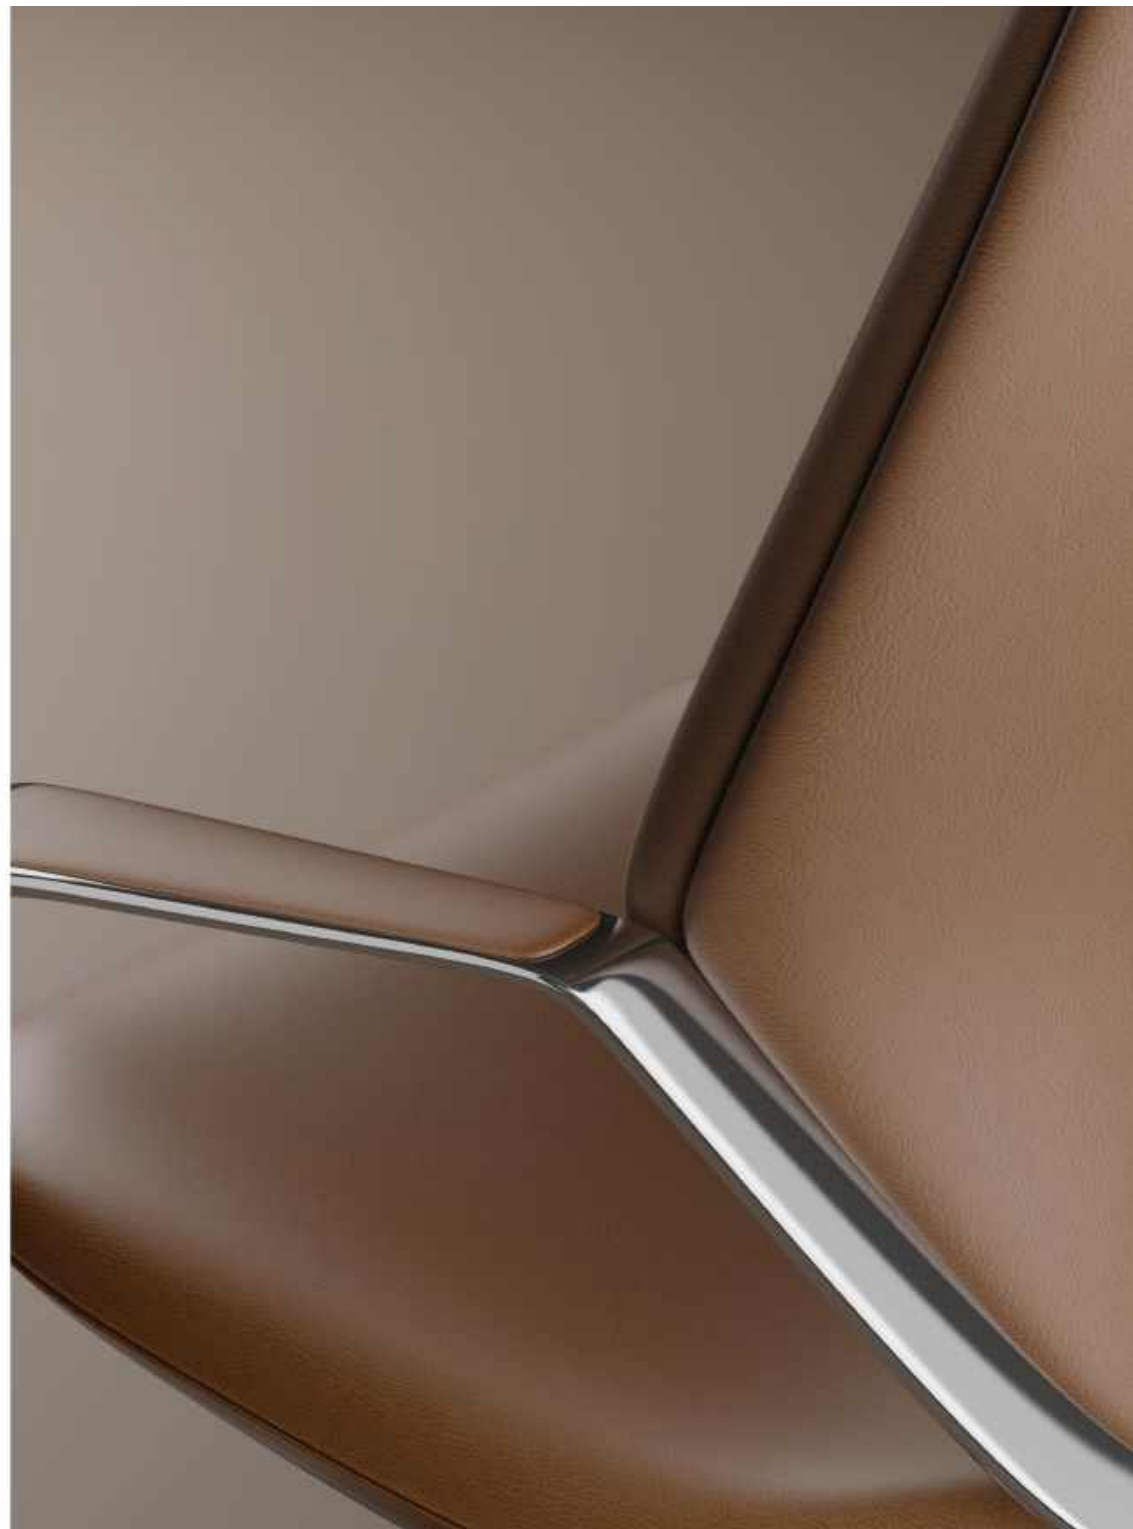

STAR-C

For executive space & conference spaces

Simple, elegant, and elegant
blooming

DESIGNER: [unreadable]