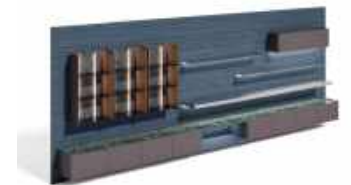

CABINET
W:650,0 / D:500 / H:243,0