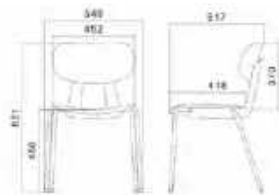

L7D

L7F

Model: L7D

- 全新升级精密装配结构
- 高频久坐螺丝不松脚垫不脱

Model: L7F

- 全新升级精密装配
- 高频久坐螺丝不松

This piece of furniture is a work of art meticulously crafted with ingenuity, embodying innovative concepts. Upholding a sincere passion for life, it fits perfectly in all aspects, from daily living to leisure activities, and effortlessly creates an ideal living space.