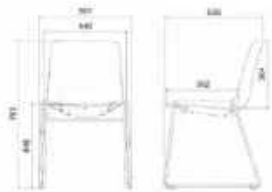

FM10 系列

FM10 series

FM10D