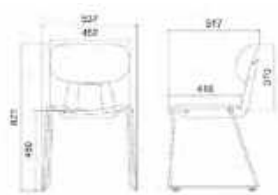

L7D

L7F

Model: L7D

- 全新升级精密装配结构
- 高频久坐螺丝不松脚垫不脱

Model: L7F

- 全新升级精密装配
- 高频久坐螺丝不松

This piece of furniture is a work of art meticulously crafted with ingenuity, embodying innovative concepts. Upholding a sincere passion for life, it fits perfectly in all aspects, from daily living to leisure activities, and effortlessly creates an ideal living space.