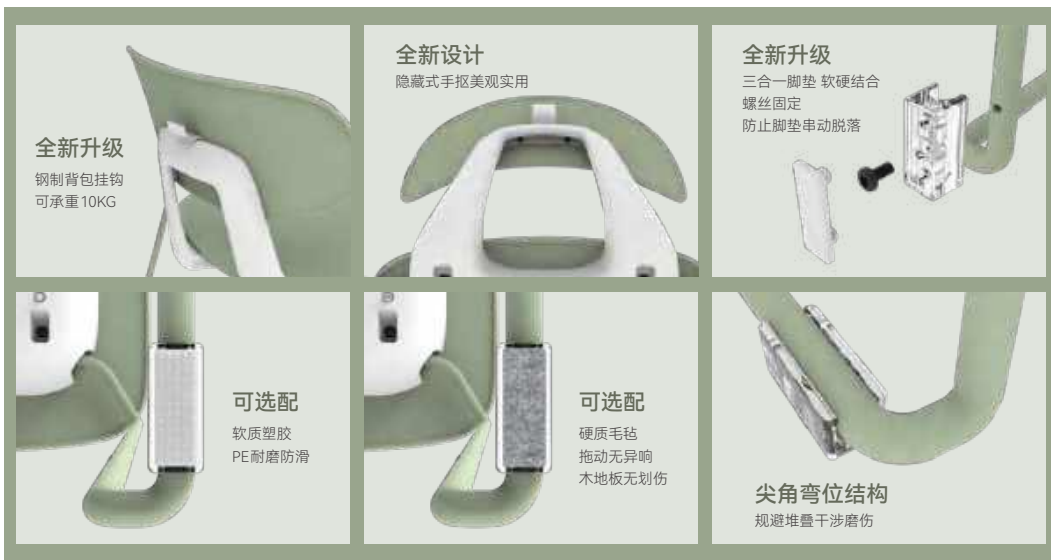

L7D

L7F

Model: L7D

- 全新升级精密装配结构
- 高频久坐螺丝不松脚垫不脱

Model: L7F

- 全新升级精密装配
- 高频久坐螺丝不松

This piece of furniture is a work of art meticulously crafted with ingenuity, embodying innovative concepts. Upholding a sincere passion for life, it fits perfectly in all aspects, from daily living to leisure activities, and effortlessly creates an ideal living space.