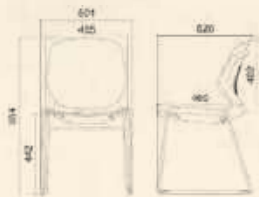

L6 系列

L6 series

LM6D