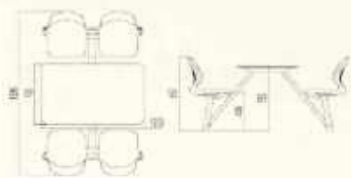

T-720 系列

T-720 series