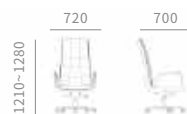

## HENSON 瀚森

靠背独特的拉扣设计, 既保证坐感的舒适度, 又提供了一定的透气性。

The unique pull button design of the backrest not only ensures the comfort of sitting, but also provides a certain degree of breathability

J-F2310A1HL-WJ真皮  
J-F2310A2HL-WJ西皮