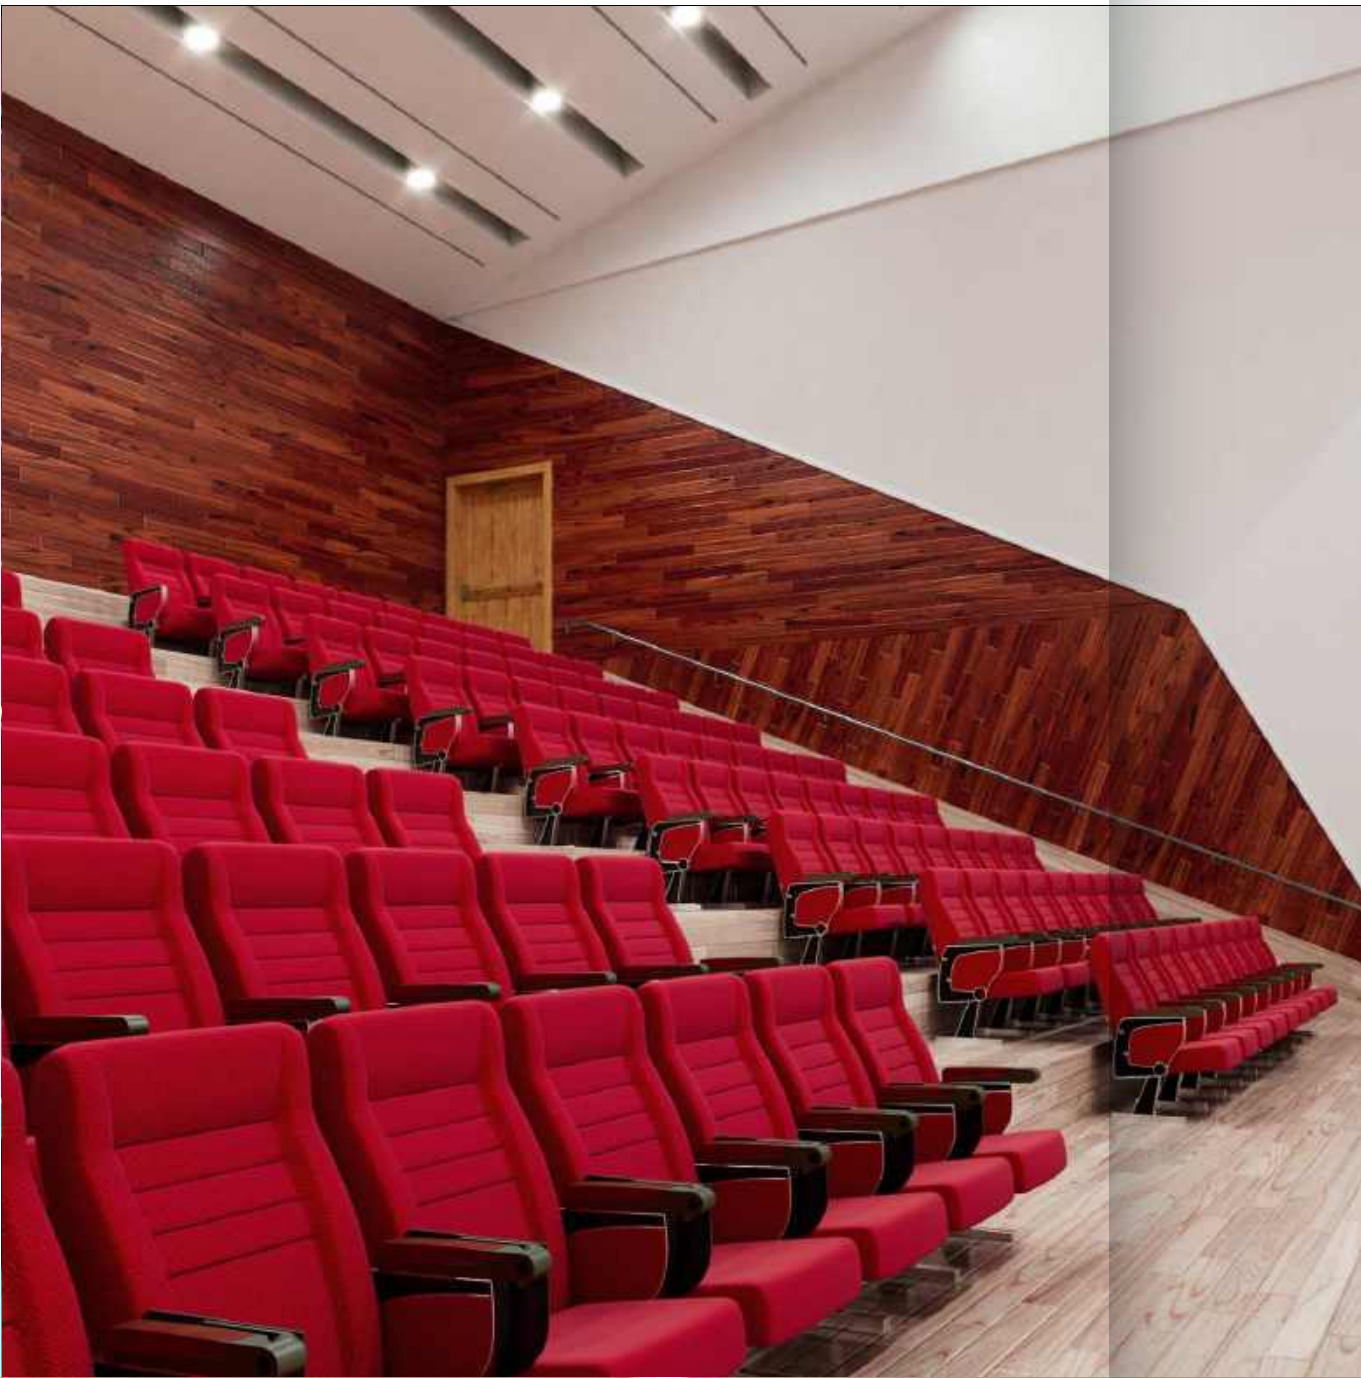

AUDITORIUM CHAIR 礼堂椅

贴合背部曲线, 舒适耐用精工
制作精益求精的品质给您超所指的放心产品

Fit to the curve of the back, comfortable and durable with precision
craftsmanship Produce quality products that strive for excellence