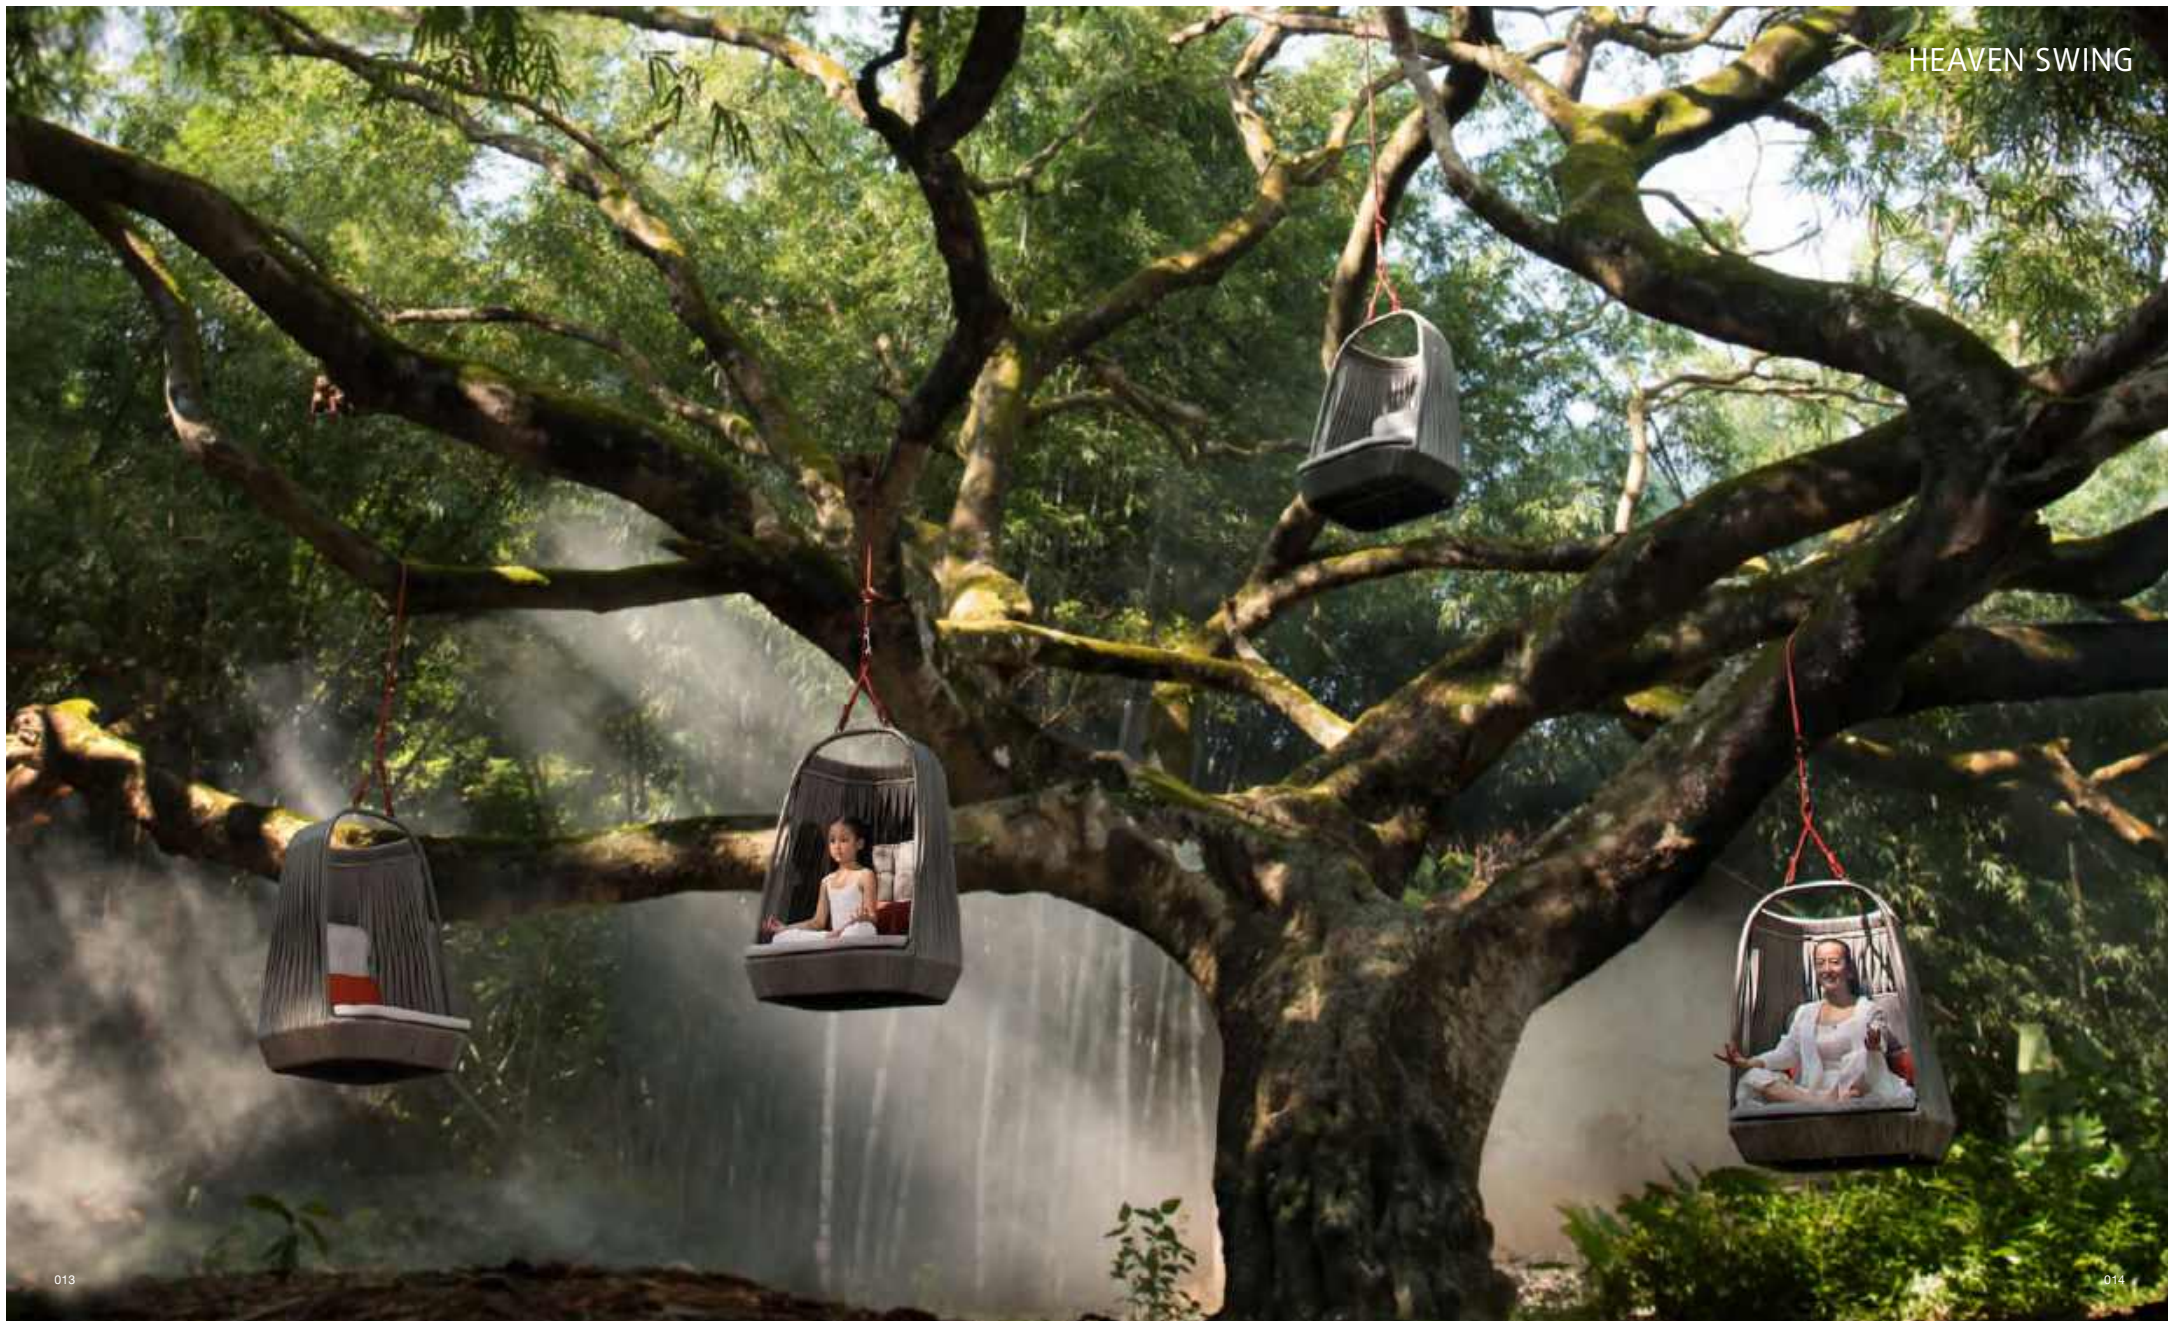

## IMAGE PRODUCTS

Queen Chaise, Queen Sofa, Hommy Screen Gazebo, Bamboo Daybed,  
Bongo Daybed, Cocoon Daybed, Heaven Swing

QUEEN CHAISE

QUEEN SOFA

HOMMY  
SCREEN GAZEBO

**HEAVEN SWING**

Product code: H044A