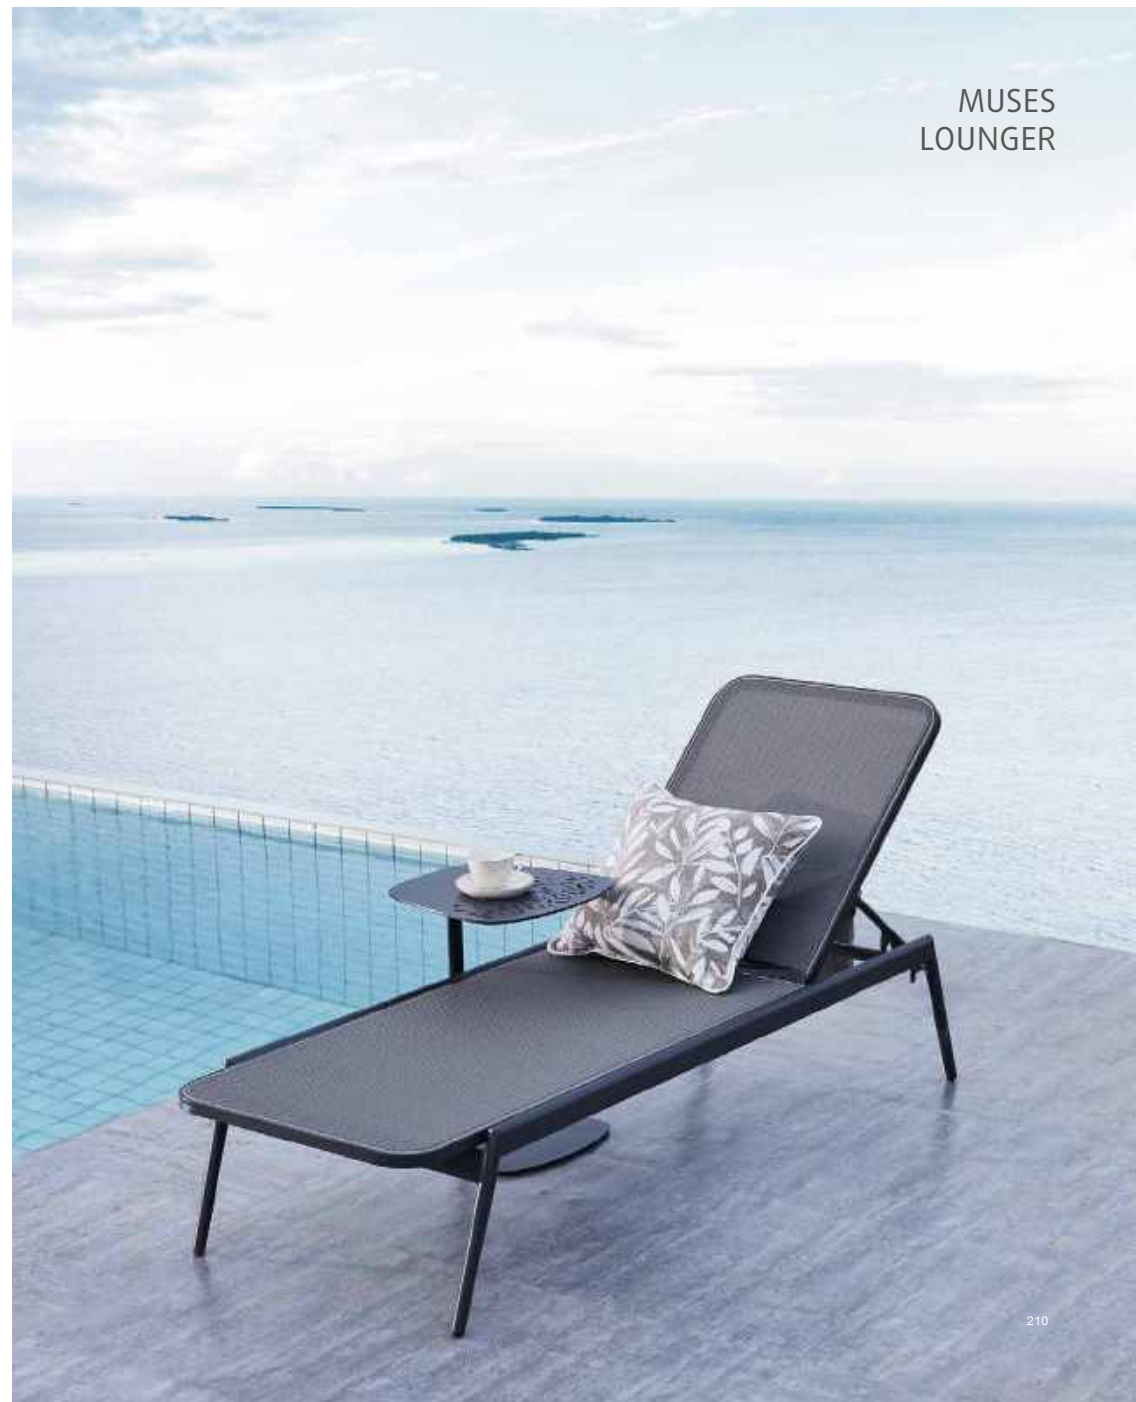

### BEAN SWING

Product code: L043

W: 41.7" / 106cm  
D: 48.0" / 122cm  
H: 73.6" / 187cm

QTY/40'HQ: 72PCS

## LOUNGERS

Muses Lounger, Hommy Daybed, Hommy 3-In-1 Daybed, Carnival Lounger  
Oscar Lounger, Muses Loveseat Lounger, Hommy Mini Daybed

MUSES SLING  
LOUNGER

HOMMY 3-IN-1  
DAYBED

MUSES  
LOVESEAT LOUNGER

MUSES  
LOUNGER

CARNIVAL  
LOUNGER

OSCAR  
LOUNGER

HOMMY  
DAYBED

**OSCAR LOUNGER**

Product code: L048

W: 29.1" / 74cm  
D: 78.7" / 200cm  
H: 16.5" / 42cm

QTY/40'HQ: 240PCS