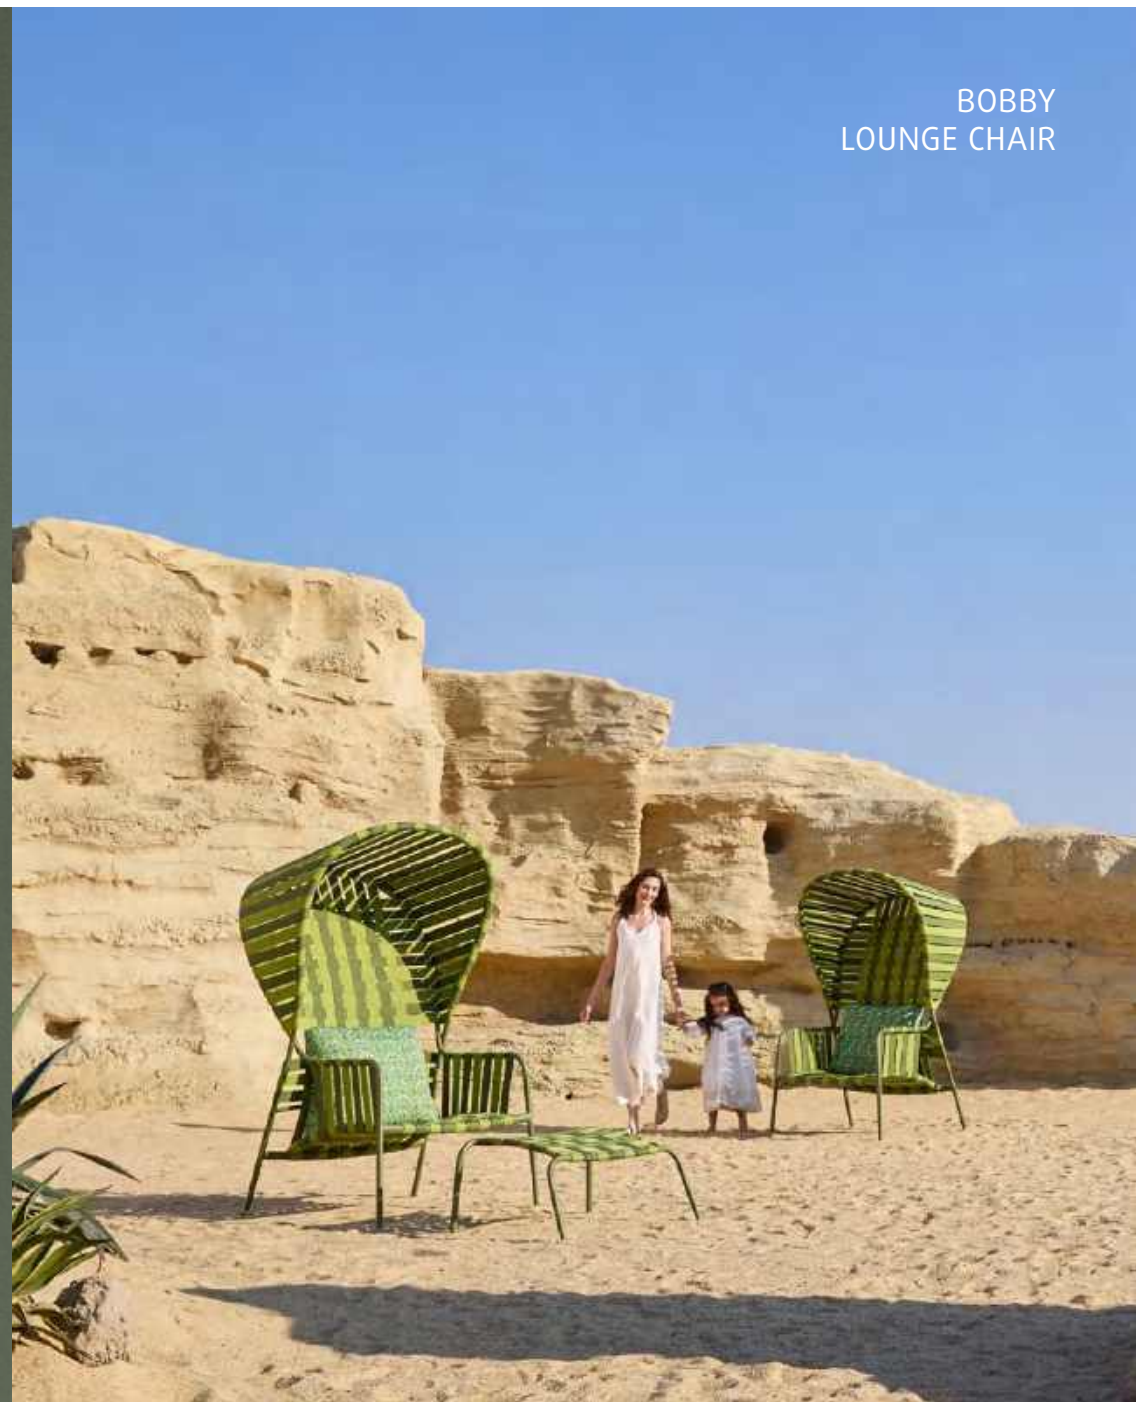

BOBBY
LOUNGE CHAIR

BOBBY COLLECTION

Bobby Lounge Chair, Bobby Sofa, Bobby Dining Chair