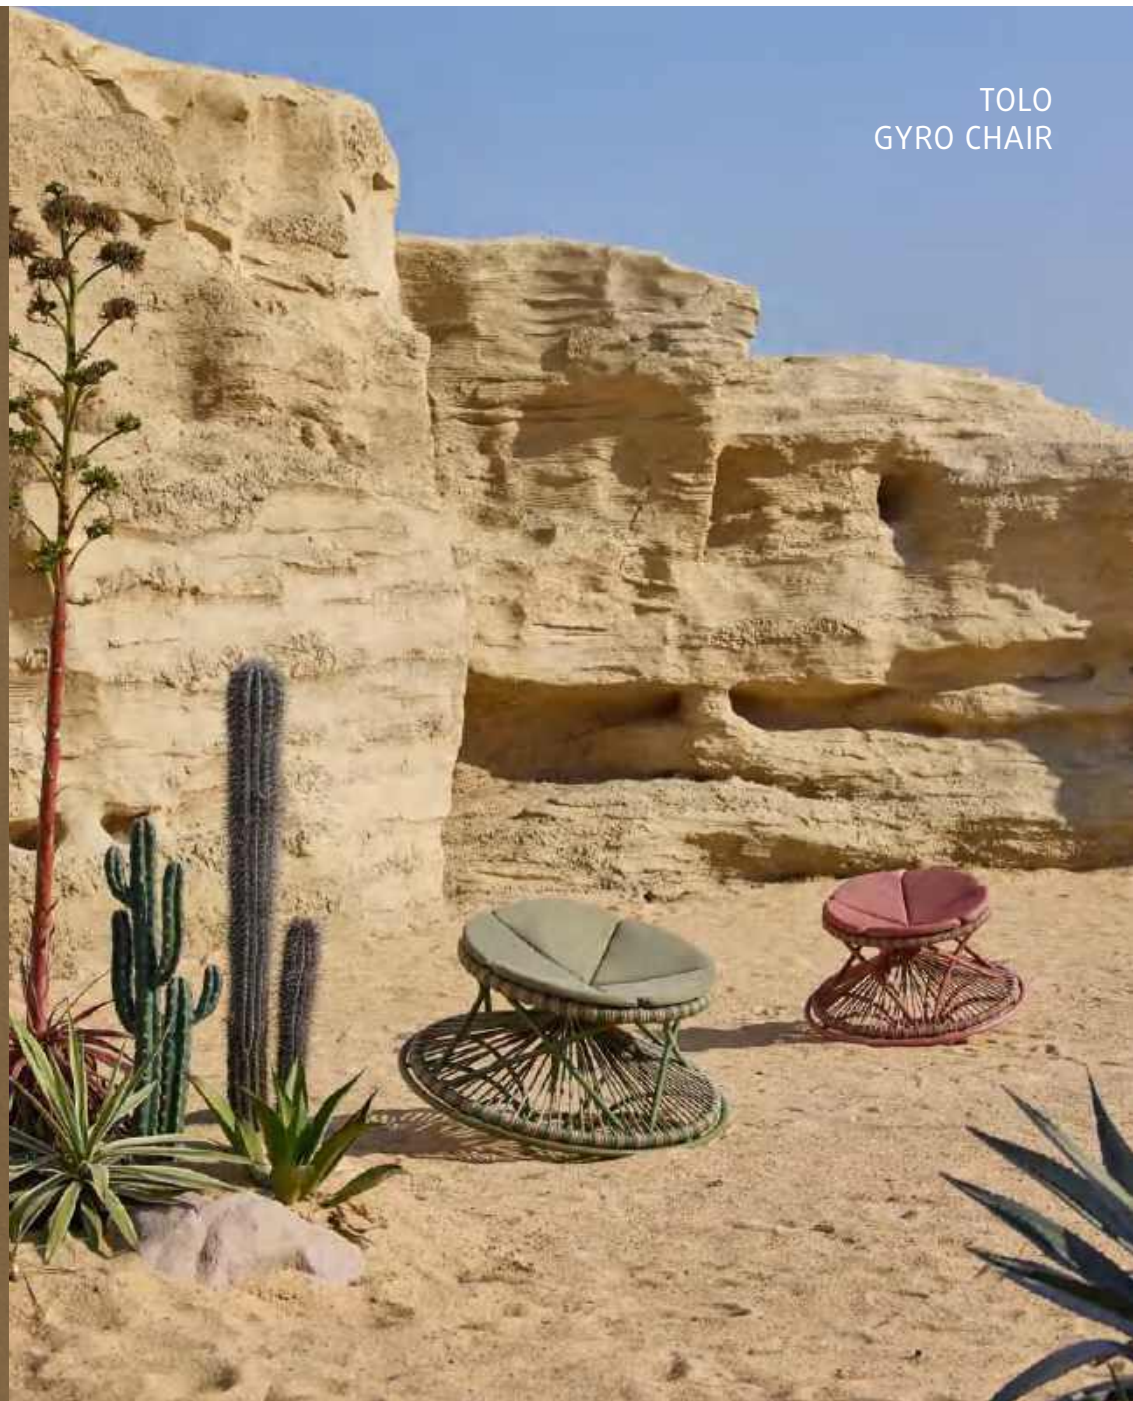

ACCESSORIES

Tolo Gyro Chair, Privacy Screens, Tables, Umbrellas, Bar Carts, Tray

TOLO
GYRO CHAIR