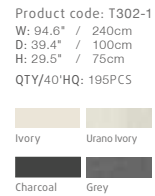

BARI DINING TABLE

Product code: T302

W: 70.9" / 180cm
D: 35.5" / 90cm
H: 29.5" / 75cm

QTY/40'HQ: 262PCS