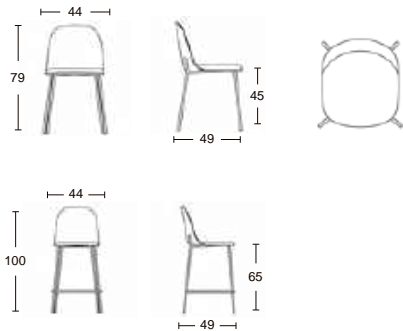

ITEM#:FY-601G

ITEM#:FY-601A

Regular Color :

Selectable Color :