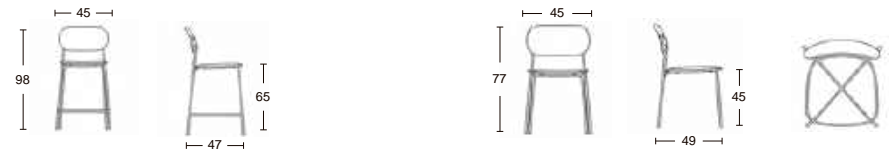

Regular Color :

Selectable Color :