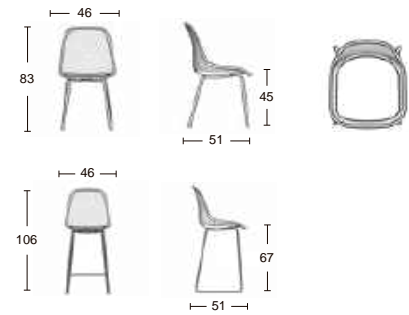

Regular Color :

Selectable Color :