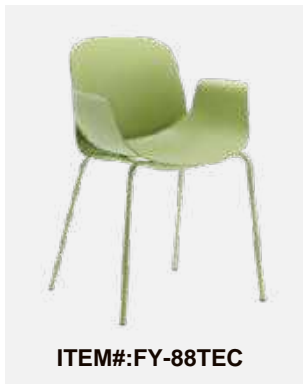

ITEM#:FY-540A

ITEM#:FY-540B

Regular Color:

Selectable Color:

Elevate your seating experience with our premium chair, the epitome of durability, comfort, and style. Crafted with precision and designed for versatility, our chair is the perfect addition to any indoor or outdoor space.

Regular Color:

White Gray Black

Selectable Color:

Khaki Brown Yellow Light Green

Camel Orange Gray Blue

ITEM#:FY-530A

ITEM#:FY-530B

ITEM#:FY-88TED

ITEM#:FY-88TEA

ITEM#:FY-88TEF

ITEM#:FY-88TEC

Regular Color :

Selectable Color :

Need to rearrange your seating area? No problem! Our lightweight chair is easy to move around, allowing you to create the perfect setup for any occasion. Whether it's a backyard barbecue or a cozy indoor gathering, our chair is your go-to seating solution.

Regular Color:

Selectable Color:

ITEM#:FY-440B-Adult

ITEM#:FY-440B-Baby

Modern plastic chairs embody a seamless fusion of form and function. Their sleek, minimalist profiles exude a timeless elegance, while vibrant hues inject a playful pop of color into any space. From the iconic curves of mid-century designs to the clean lines of contemporary pieces, each chair tells a story of aesthetic evolution and refinement.