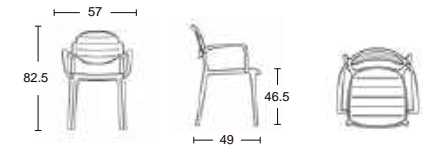

Regular Color:

White Gray Black

Selectable Color:

Khaki Brown Yellow Light Green

Camel Orange Gray Blue

ITEM#:FY-530A

ITEM#:FY-530B

ITEM#:FY-88TED