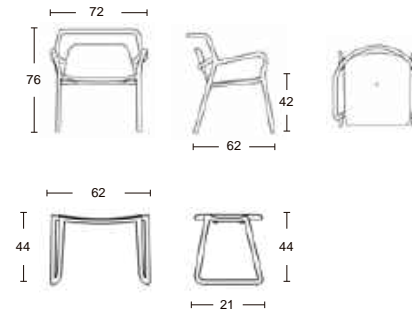

Regular Color :

Selectable Color :