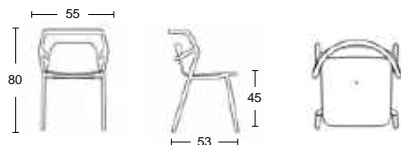

MIMI

ITEM#:FY-810B

Regular Color:

White Gray Black

Selectable Color:

Khaki Brown Yellow Light Green

Camel Orange Gray Blue