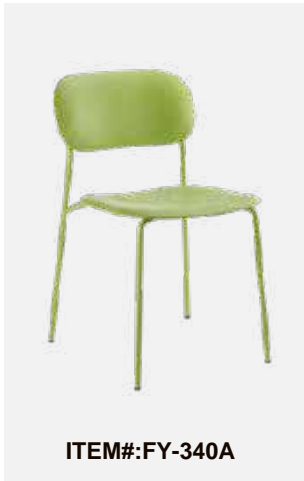

ITEM#:FY-340A