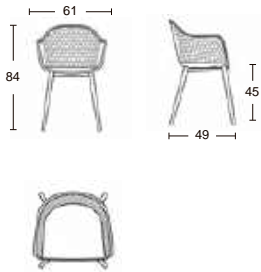

Regular Color:

Selectable Color:

**Crafted for Comfort
Designed for Life**