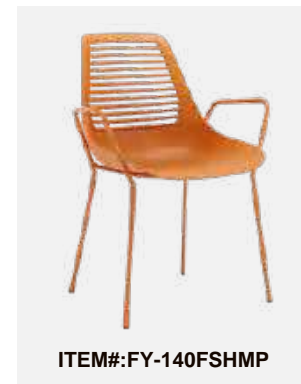

ITEM#:FY-88TEA

ITEM#:FY-88TEF

ITEM#:FY-88TEC

Regular Color :

Selectable Color :

Need to rearrange your seating area? No problem! Our lightweight chair is easy to move around, allowing you to create the perfect setup for any occasion. Whether it's a backyard barbecue or a cozy indoor gathering, our chair is your go-to seating solution.

Regular Color:

Selectable Color:

ITEM#:FY-440B-Adult

ITEM#:FY-440B-Baby

Modern plastic chairs embody a seamless fusion of form and function. Their sleek, minimalist profiles exude a timeless elegance, while vibrant hues inject a playful pop of color into any space. From the iconic curves of mid-century designs to the clean lines of contemporary pieces, each chair tells a story of aesthetic evolution and refinement.