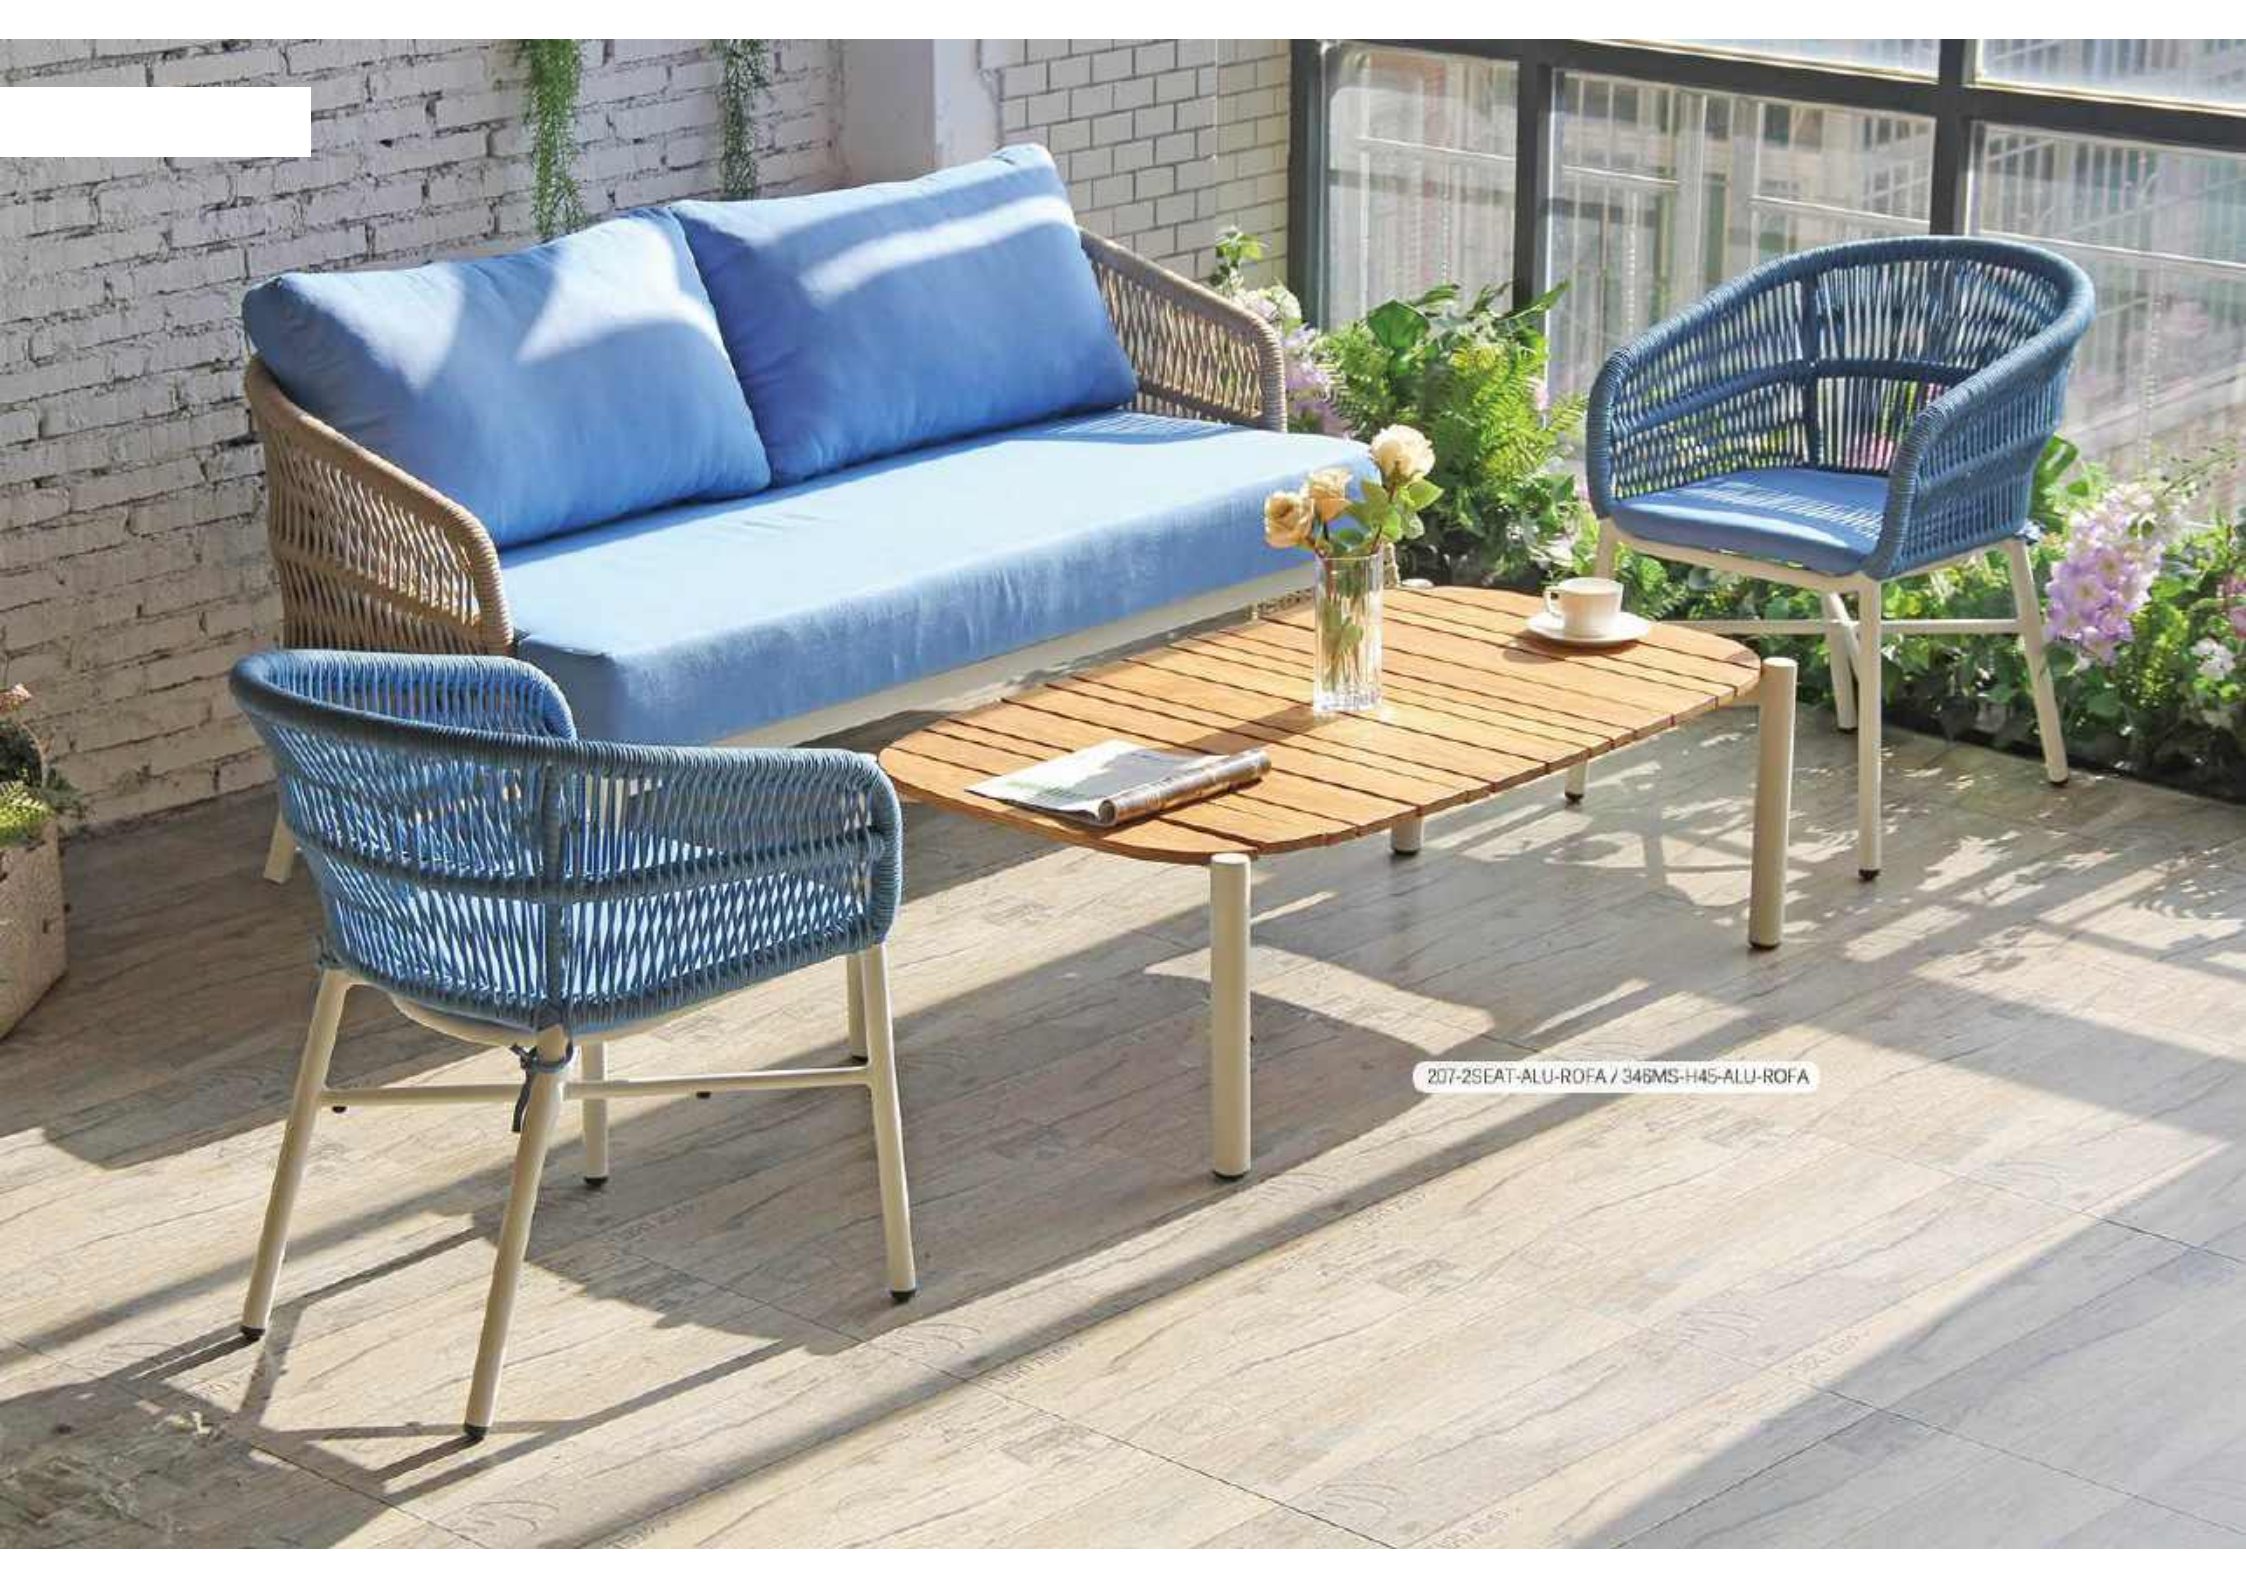

207-2SEAT-ALU-ROFA / 346MS-H45-ALU-ROFA