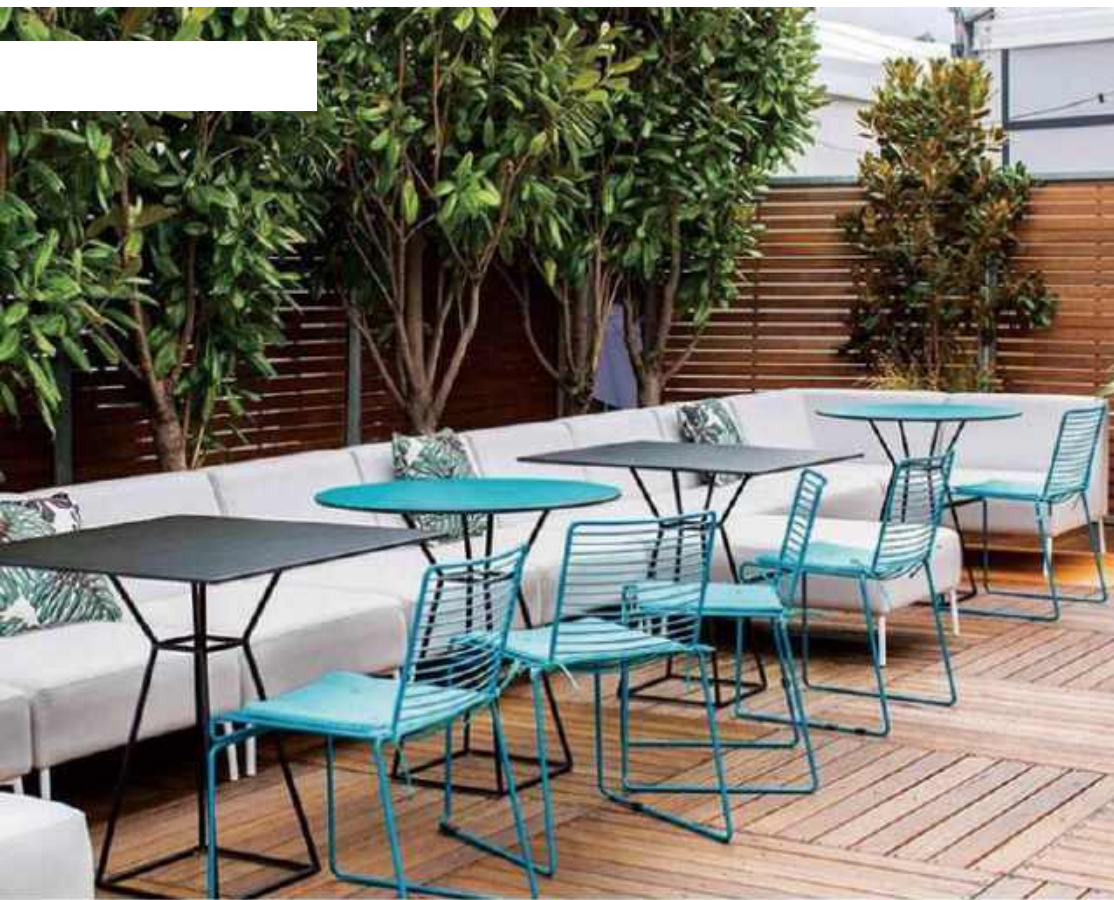

Bar

For Garden ,Restaurant,Cafe.Home .Event&Hotel

696B-H45-ST

696B-H75-ST

For Garden, Restaurant, Cafe, Home

693 Range wire chair performs very well for outdoor weddings and parties. It is made of steel, has beautiful lines and smooth structure. White chairs bring a holy & romantic atmosphere for your weddings. In addition to wedding occasions, this chair is also commonly used in outdoor dining areas such as restaurants and bistros.