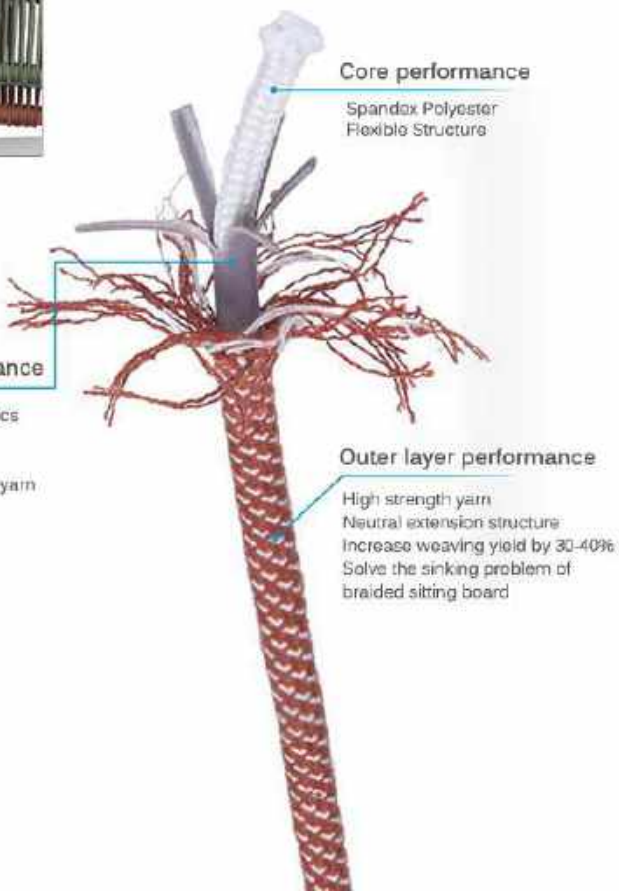

QM11372

QM11374

QM11369

QM11370

BJ30-3637

BJ30-3063

CDG Rope color sample

(High-strength;High light fastness)
Increase weaving speed and yield by 30%~40%