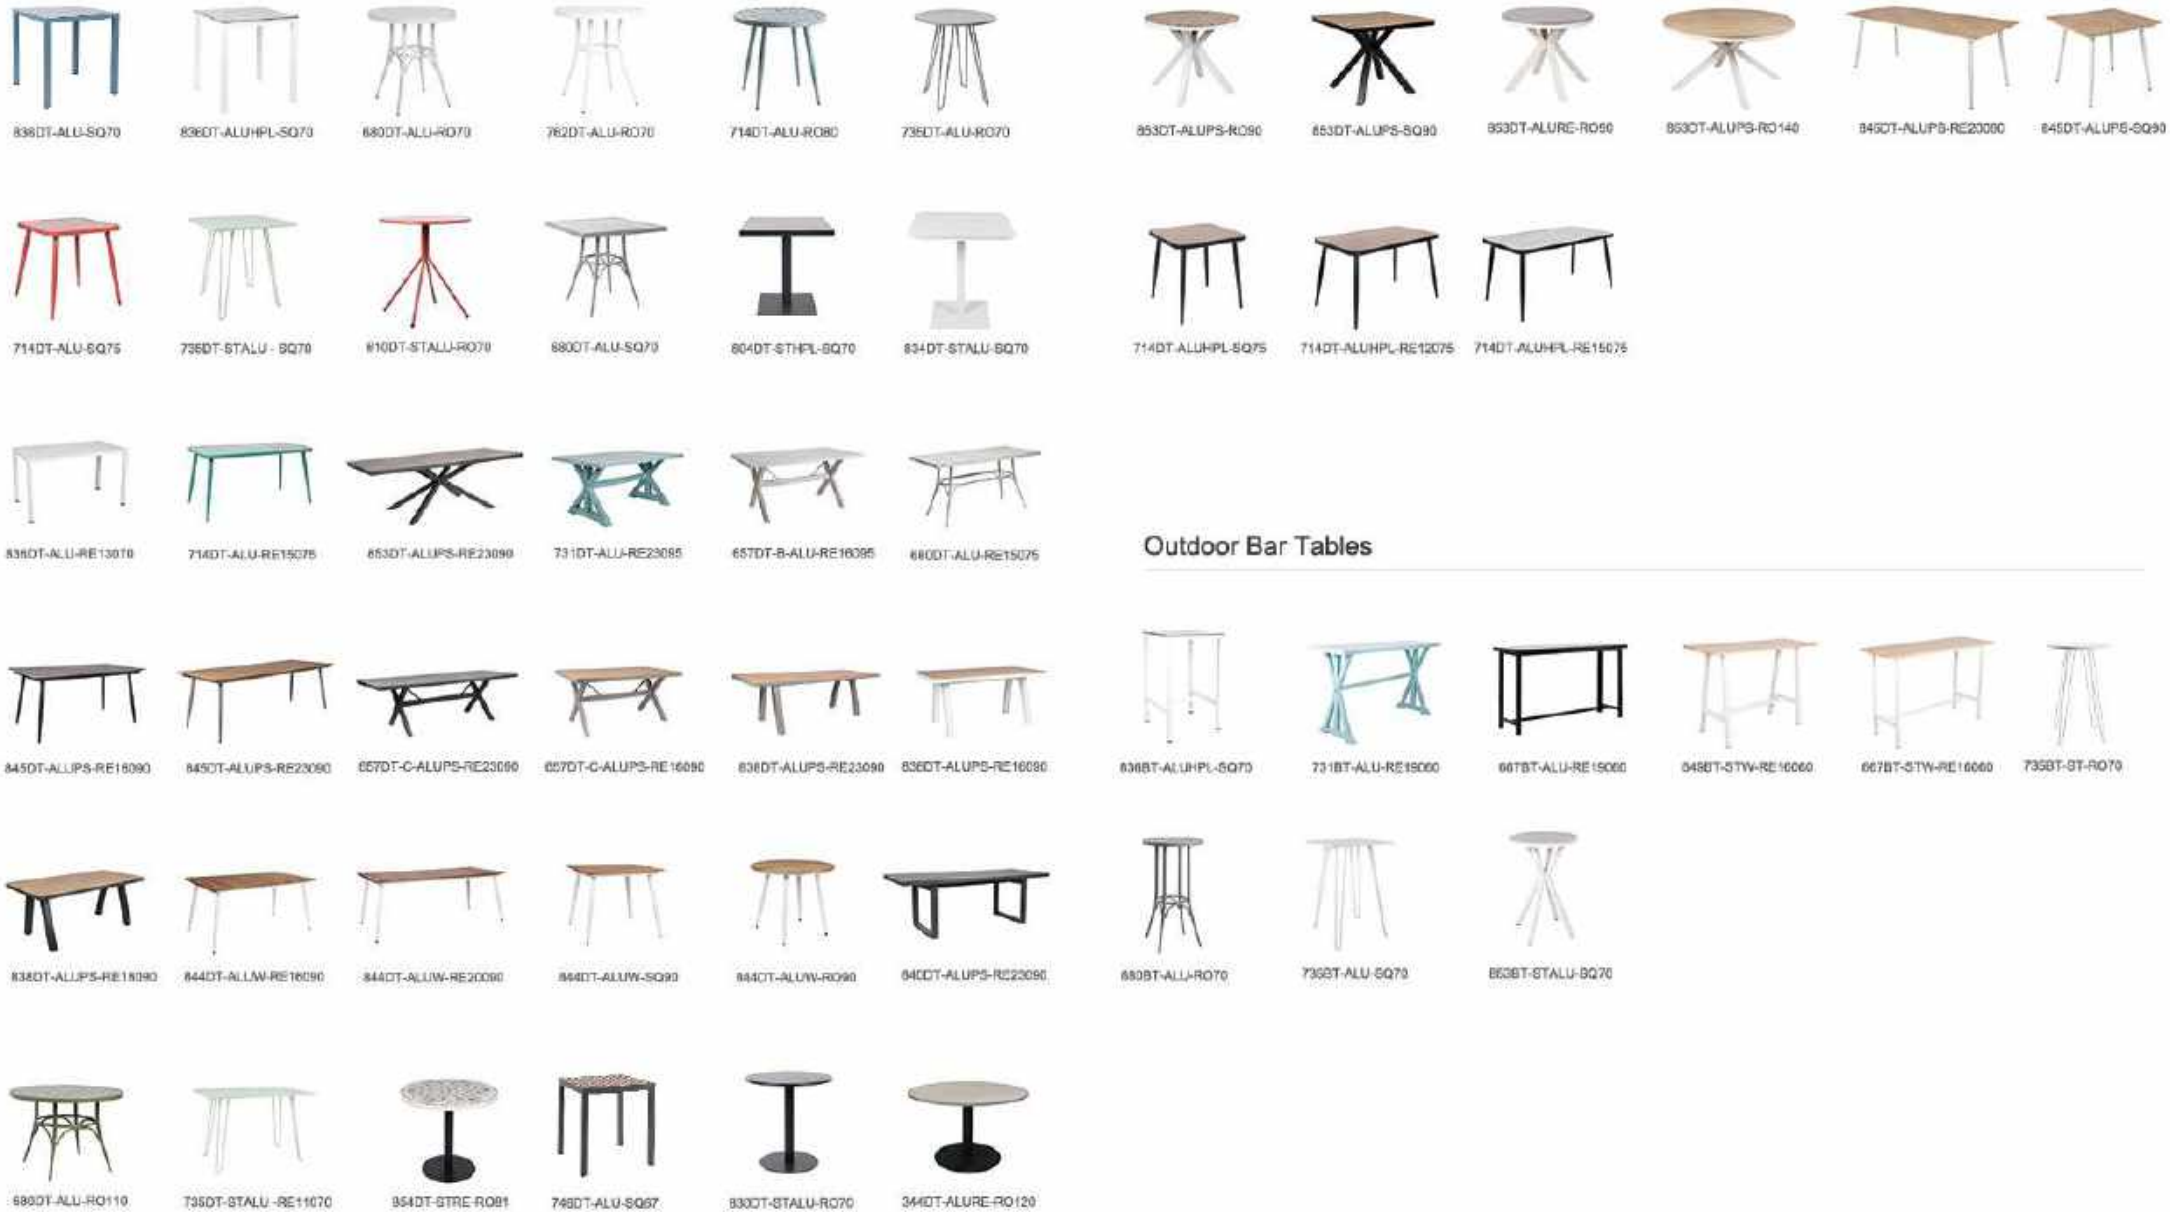

341MS-H45-ALU-ROFA

342MS-H45-ALU-ROFA

343MS-H45-ALU-ROFA

Outdoor Tables

Outdoor Bar Tables

MODVARA

**Custom
Furniture.
Made for
Visionaries.**

Room 1008, 159 Taohua Street, Guangzhou South
Avenue, Haizhu District, Guangzhou, China (Near Canton Tower