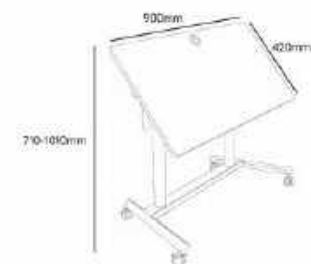

PARAMETER DETAILS

Lifting range: 710-1010mm
Backer material: high quality steel frame
Surface process: PU electrostatic spraying
Panel size: 900*420*18mm
Panel material: MDF thermofoil board
Table color: rose black, white, champagne black, light walnut, maple color
Stand color: rose black, knight silver, knight silver
Overall size: 1200*600*715mm
Maximum load: 60kg