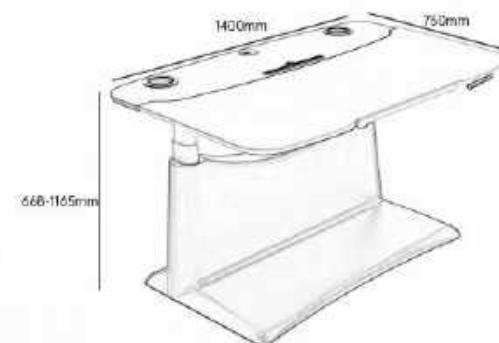

PARAMETER DETAILS

Height range: 625-1100mm
Black material: aluminum alloy + steel
Surface process: PU electrostatic spraying
Panel size: 1400*750*18mm
Panel material: MDF board
Table color: ice peak white, platinum black,
light walnut, maple color
Stand color: coal black, ivory white, knight silver
Product gross weight: 50kg
Overall size: 620*767*650mm
Maximum load: 60kg