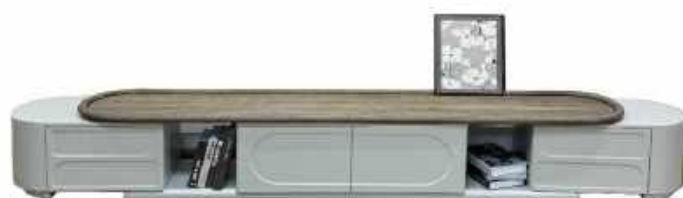

6823# TV cabinet
Khaki+Walnut color